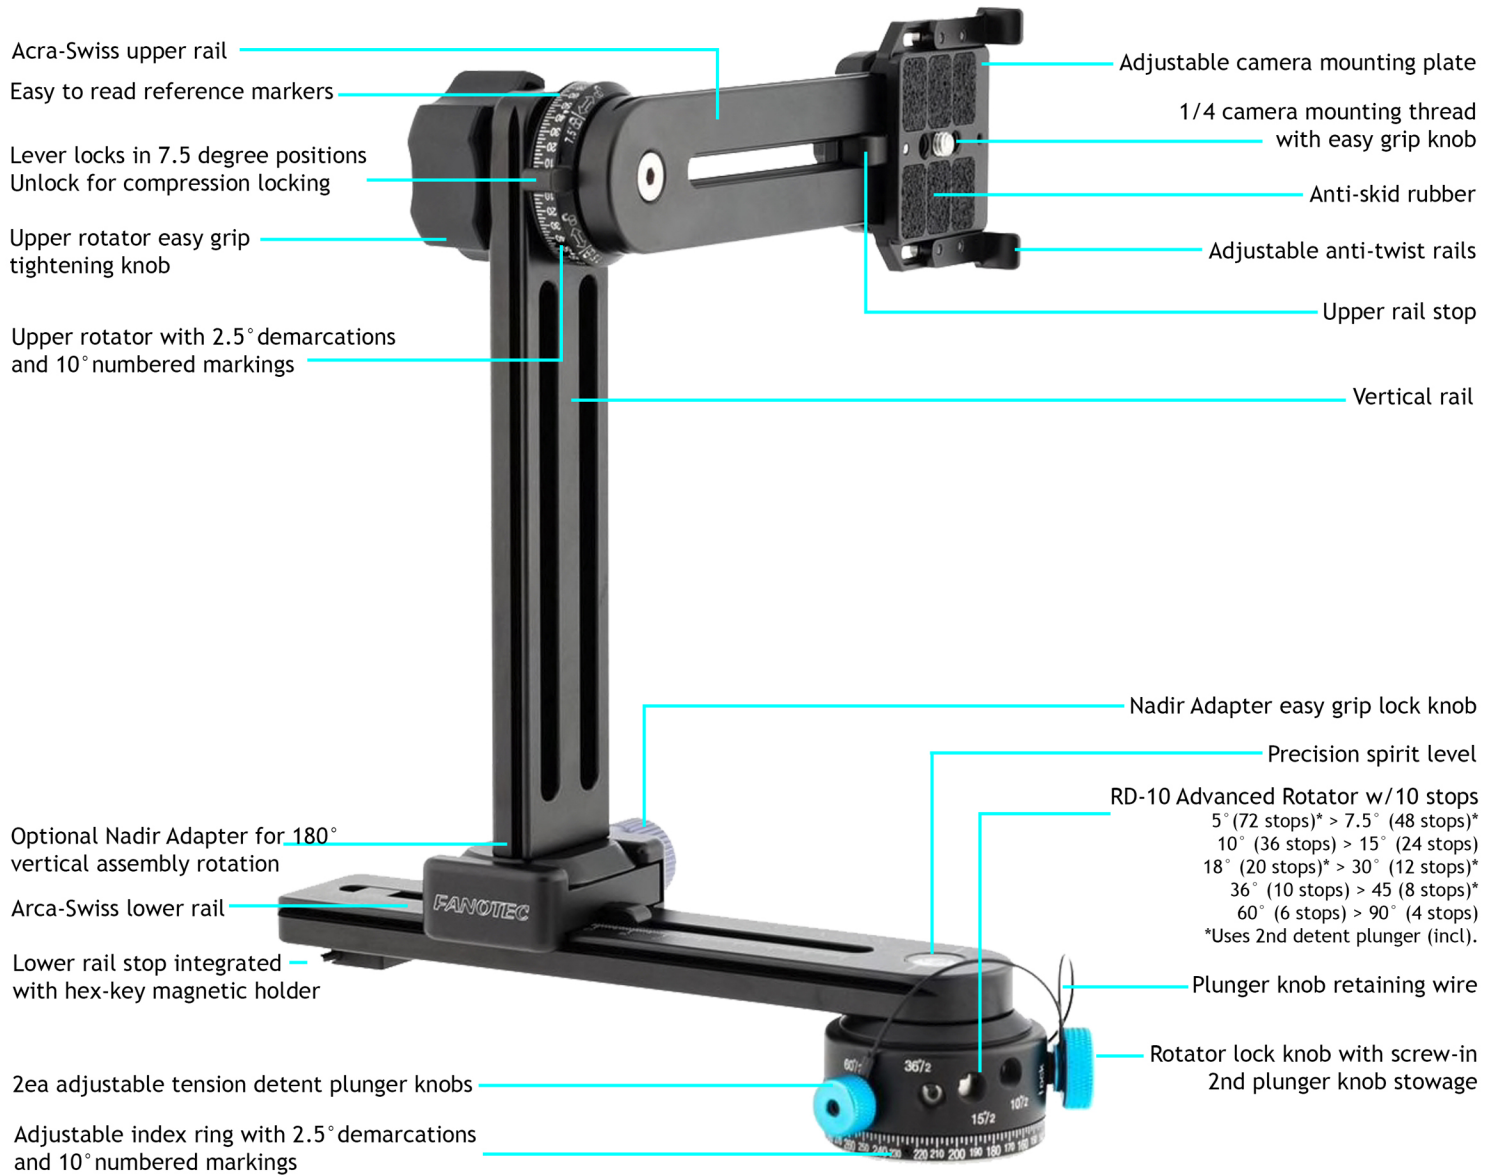

# Nodal Ninja 6

### NN6 Configurations

NN6 Starter Package (F6001)

NN6 w/ Nadir Adapter (F6002)

Compatible rotators - RD5, RD16, RD8-II

Lenses: 8-200mm

Upper Rail Camera Mount to No Parallax Point 4mm-154mm

Weight: 2.02lbs (920g) with Nadir Adapter

Upper and vertical rail: 190mm

Weight load limit 7.7 lb (3.5kg) with RD10

not compatible with Nikon AF-S 24-70mm f/2.8G Lens